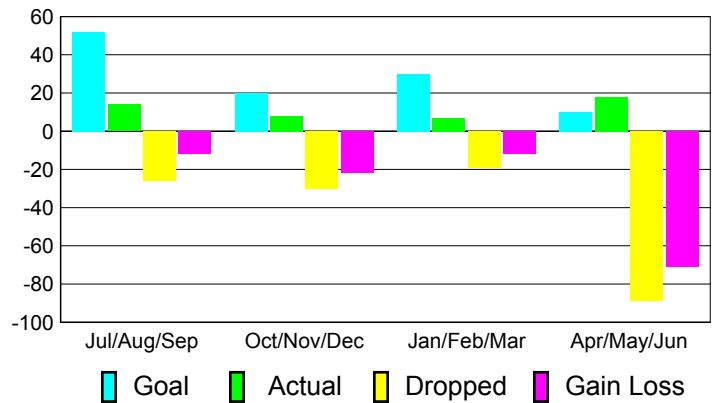

Membership Results 2010-2011

Goal, New, Dropped, Gain/Loss

Comparison of Membership Gain/Loss

Current Year Compared to the Previous Year