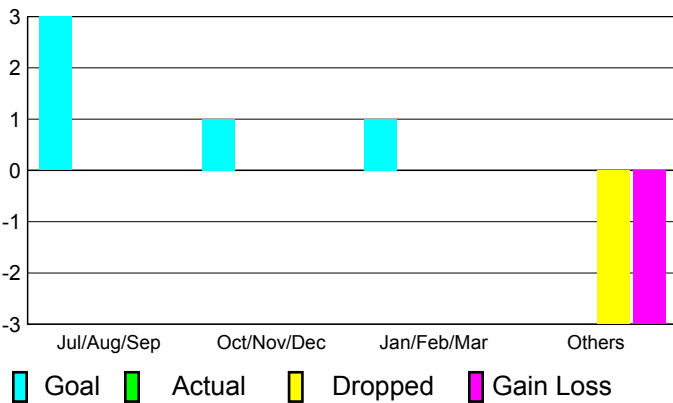

2010-2011 GMT Reports for District (or Undistricted) **District 40 S**

GMT: **Jeff Kriz**

Location: **NEW MEXICO**

GMT CA: **1**

CLUBS

**Club Results
2010-2011**

**Clubs
2009-2010**

Month	New Club Goal	Actual New Clubs	Actual Dropped Clubs	Gain/Loss of Clubs	Gain/Loss of Clubs
Jul/Aug/Sep	3	0	0	0	0
Oct/Nov/Dec	1	0	0	0	0
Jan/Feb/Mar	1	0	0	0	0
Apr/May/Jun	0	0	-3	-3	1
Totals	5	0	-3	-3	1

Club Results 2010-2011

Goal, New, Dropped, Gain/Loss

Comparison of Club Gain/Loss

Current Year Compared to the Previous Year

YTD Status Quo Clubs 2010-2011

Status Quo Clubs Compared to Status Quo Members

MEMBERSHIP

**Membership Results
2010-2011**

**Membership
2009-2010**

Month	Net Memb Goal	Actual New Memb	Actual Dropped Memb	Gain/Loss of Memb	Gain/Loss of Memb
Jul/Aug/Sep	52	14	-26	-12	10
Oct/Nov/Dec	20	8	-30	-22	-18
Jan/Feb/Mar	30	7	-19	-12	26
Apr/May/Jun	10	18	-89	-71	3
Totals	112	47	-164	-117	21