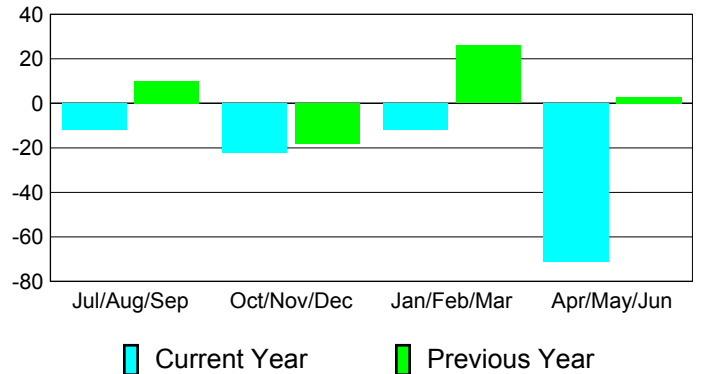

**Membership Results
2010-2011**

**Membership
2009-2010**

Month	Net Memb Goal	Actual New Memb	Actual Dropped Memb	Gain/Loss of Memb	Gain/Loss of Memb
Jul/Aug/Sep	52	14	-26	-12	10
Oct/Nov/Dec	20	8	-30	-22	-18
Jan/Feb/Mar	30	7	-19	-12	26
Apr/May/Jun	10	18	-89	-71	3
Totals	112	47	-164	-117	21

Membership Results 2010-2011

Goal, New, Dropped, Gain/Loss

Comparison of Membership Gain/Loss

Current Year Compared to the Previous Year

Gender Comparison 2010-2011

Jul/Aug/Sep

Oct/Nov/Dec

Jan/Feb/Mar